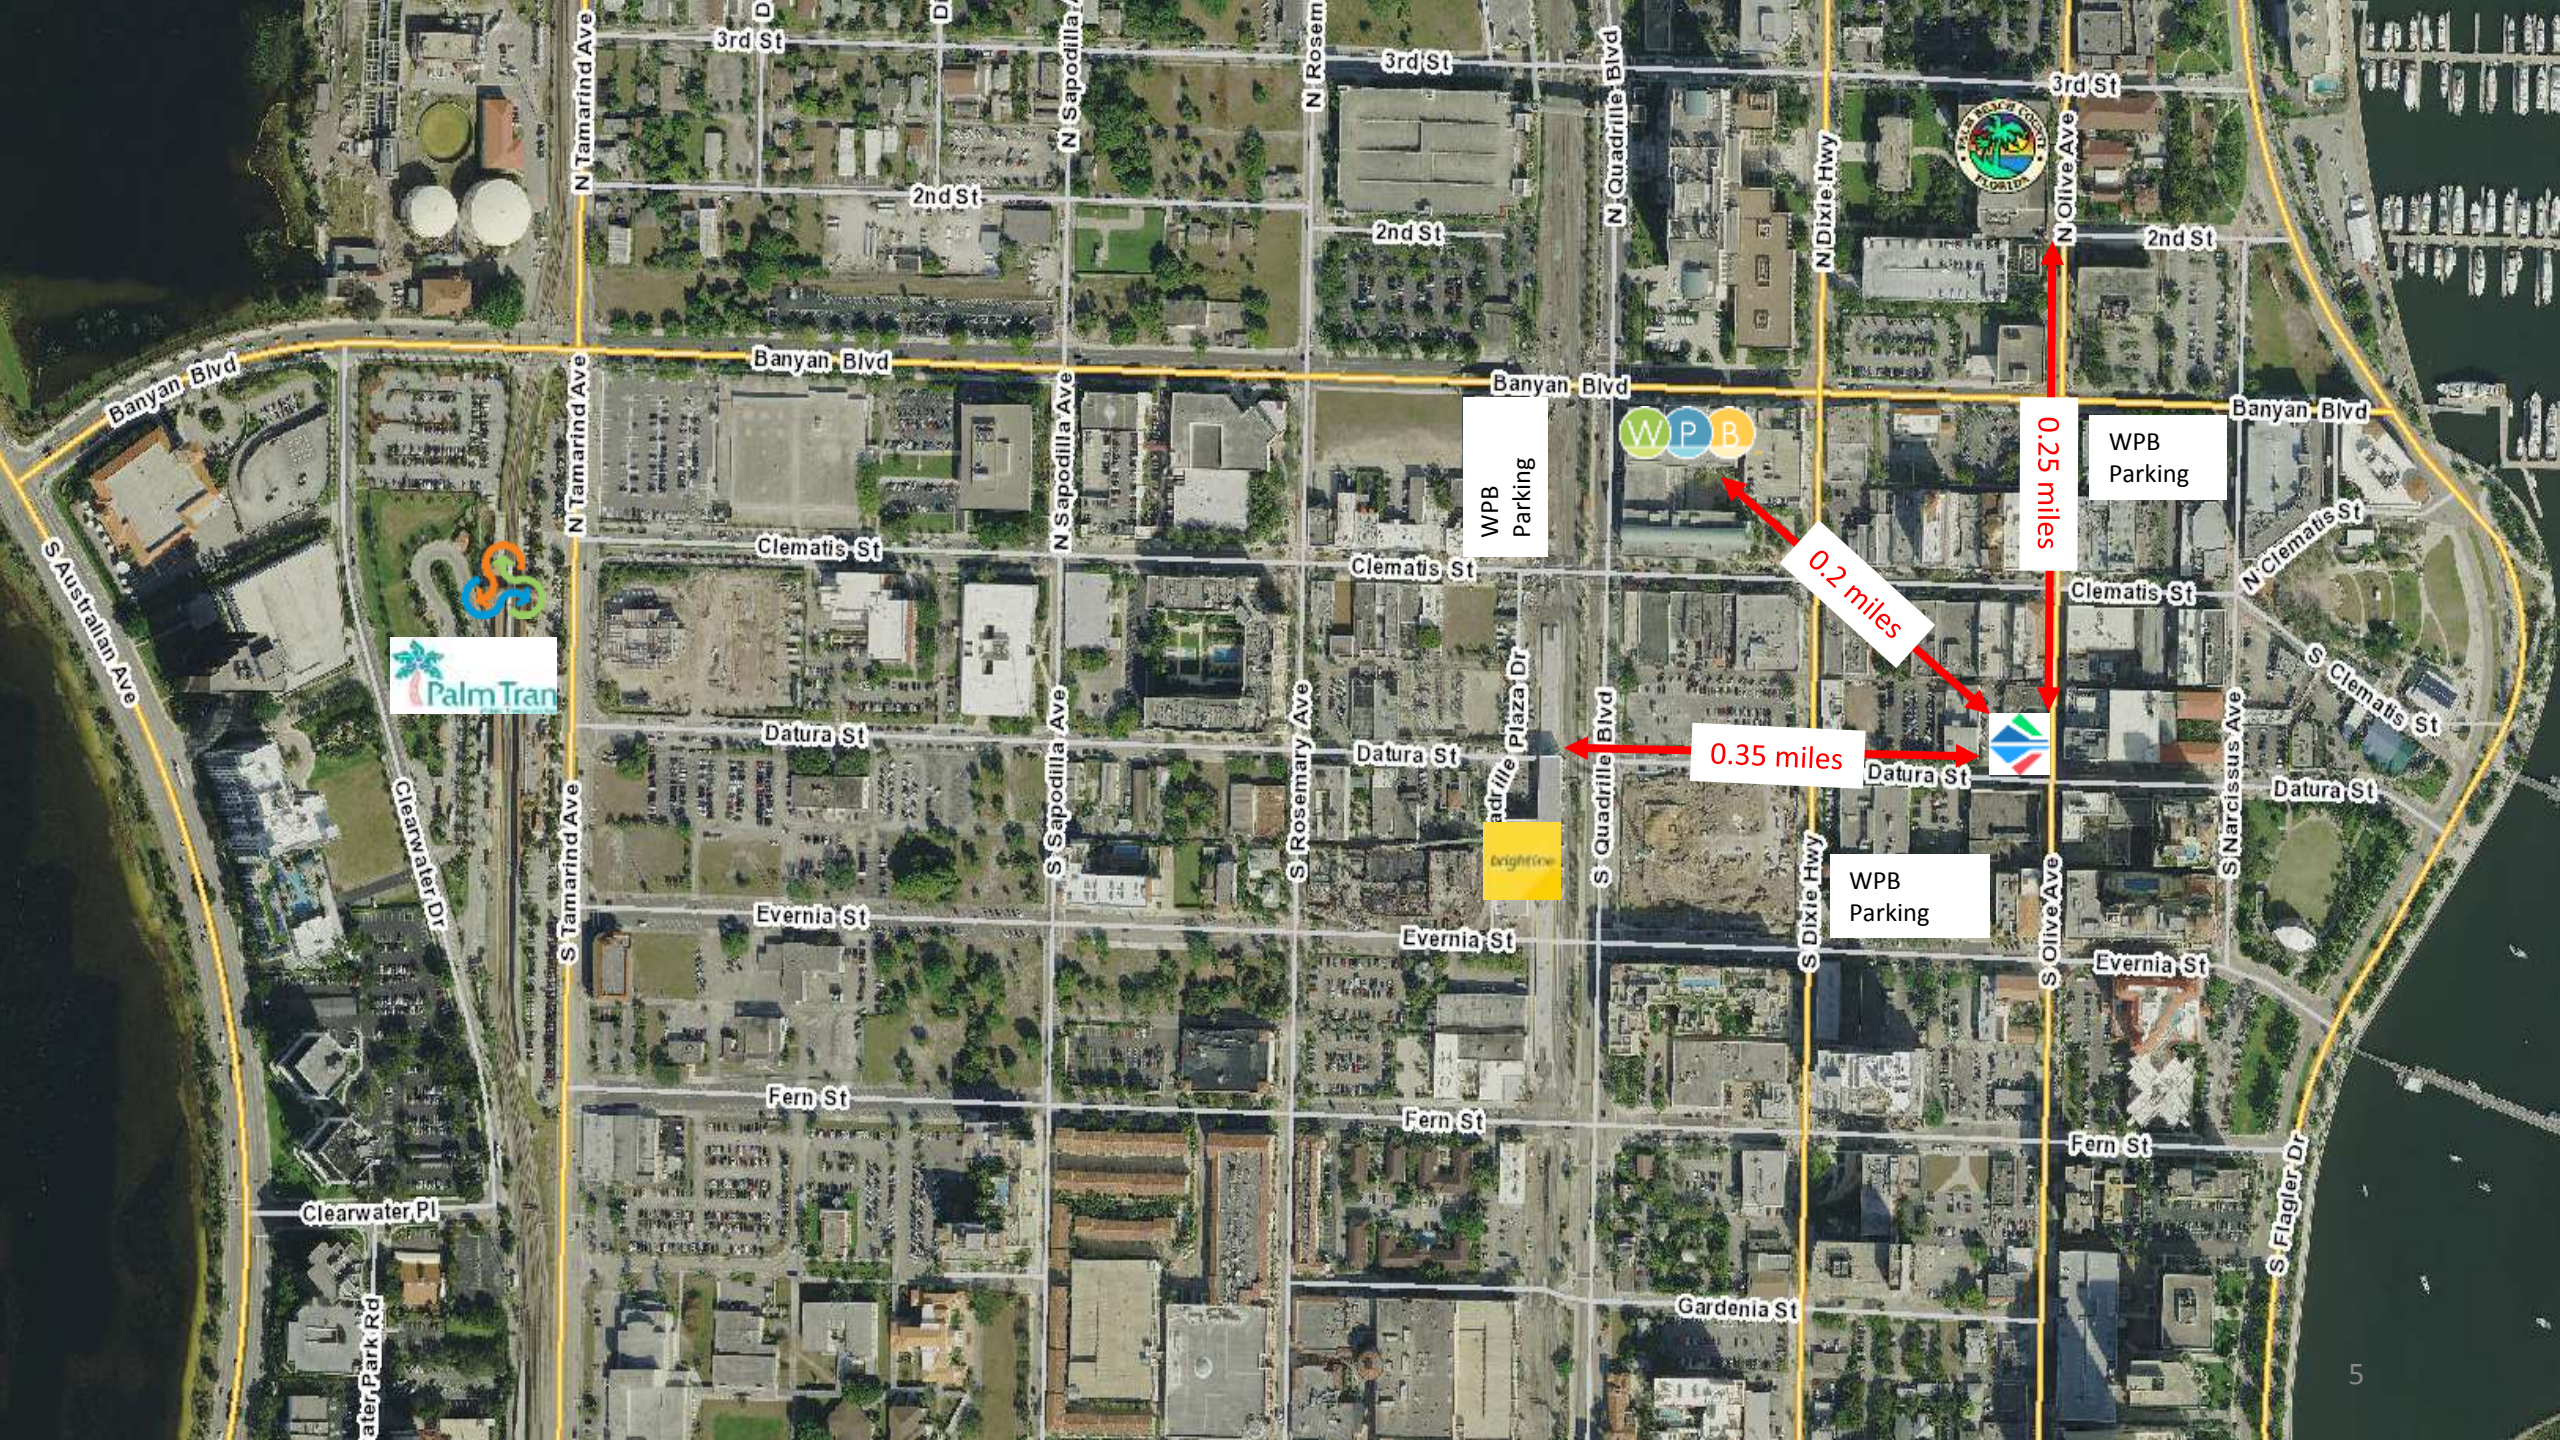

# TPA Office and Meeting Space at 301 Datura Street

October 2018

WPB Parking

WPB Parking

0.2 miles

0.35 miles

0.25 miles

Brightline

WPB Parking

View from Olive Ave

# View from Datura St