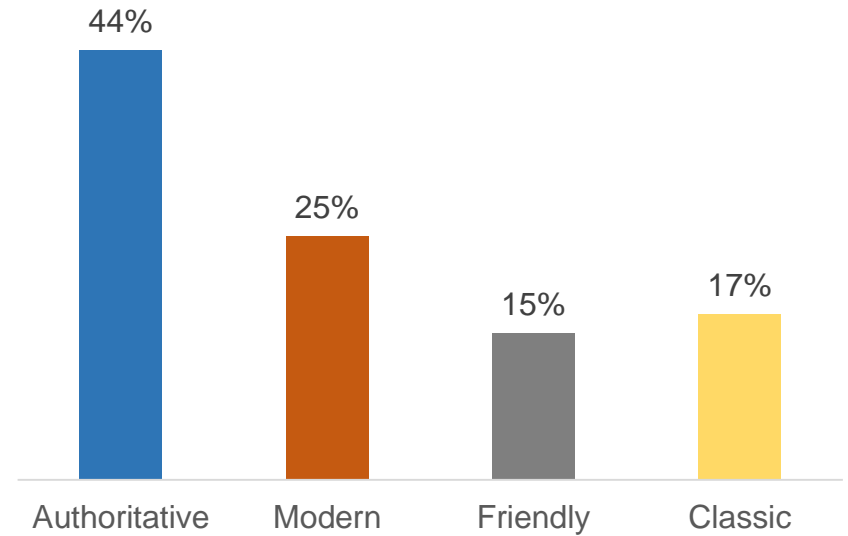

Logo Examples

Authoritative

Modern

- A. Authoritative
- B. Modern
- C. Friendly
- D. Classic