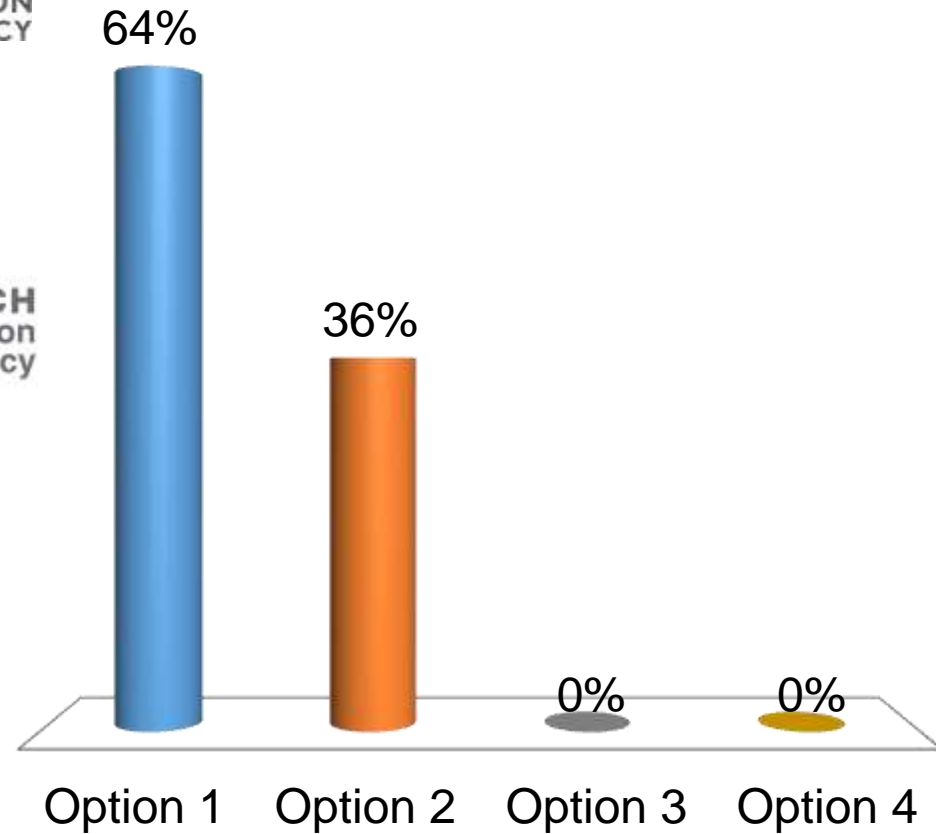

PALM BEACH
Transportation
Planning Agency

Logo Considerations

Option 1

Option 2

Option 3

Option 4

Q & A

55 Miracle Mile Suite 330, Coral Gables, FL 33134
305 403 2080 Main 305 606 6839 Direct
www.RoarMedia.com