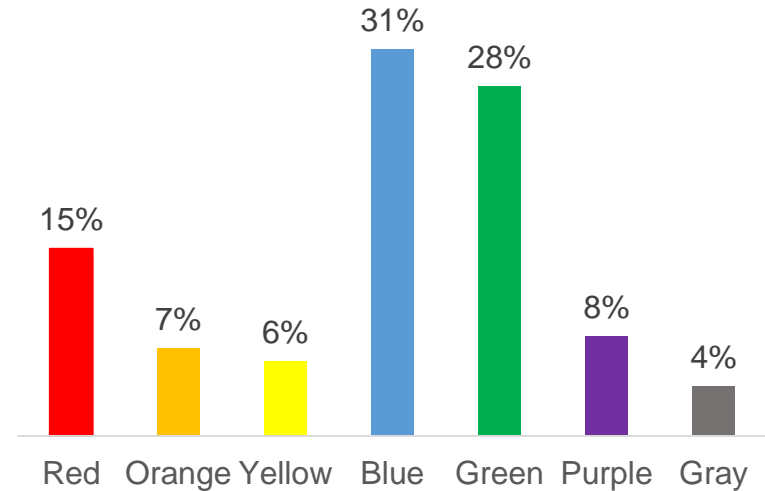

**Palm Beach
Transportation Planning Agency
Logo Presentation
September 21, 2017**

Color Examples

A. Red	Excitement Youthful Bold	
B. Orange	Friendly Cheerful Confidence	
C. Yellow	Optimism Clarity Warmth	
D. Blue	Trust Dependable Strength	
E. Green	Peaceful Growth Health	
F. Purple	Creative Imaginative Wise	
G. Gray	Balance Neutral Calm	