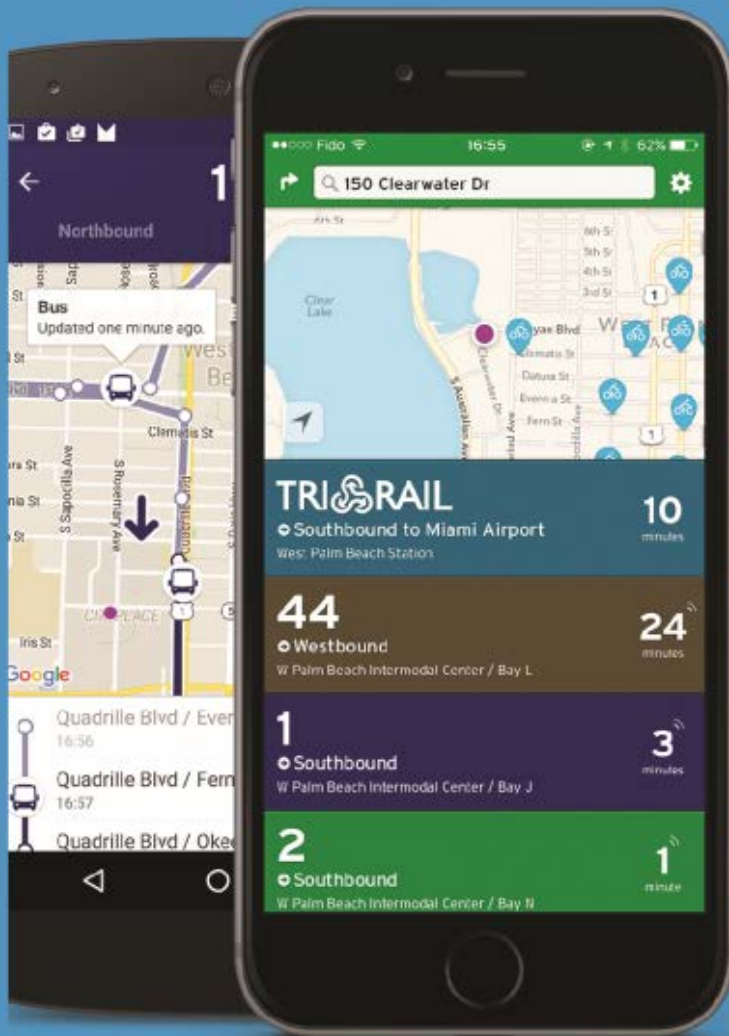

# Palm Beach Commuter Challenge

March 2016

PLAN YOUR TRIP  
Download  
Transit App

13 Days Until Start

CREATE AN ACCOUNT

LOGIN

Work in Palm Beach County? Join the Challenge!

# Palm Beach Commuter Challenge

March 2016

[www.PBCommuterChallenge.org](http://www.PBCommuterChallenge.org)

 Transit App

The simple and beautiful way to get around South Florida.

Public transit, bike sharing, car sharing, Uber. All at a glance, without a tap.

# Palm Beach Commuter Challenge

March  
2016

- **Countywide Competition**
  - Form a team with coworkers
  - Work Trips made within or to/from Palm Beach County
  - Track miles by Transit, Carpool, Walk, Bike, & other non-motorized
- **Partner Agencies**

# Palm Beach **Commuter** **Challenge** March 2016

- **Current Outreach**

- Palm Tran Bus Wrap – Route 1 US-1
- Billboard – I-95 & Atlantic Ave
- Interior Palm Tran & Tri-Rail Signs

- **Call to Action**

- Distribute Flyers & Postcards
- Share on Newsletters & Websites
- Post on Social Media #PBCommuterChallenge
- Participate in events throughout March